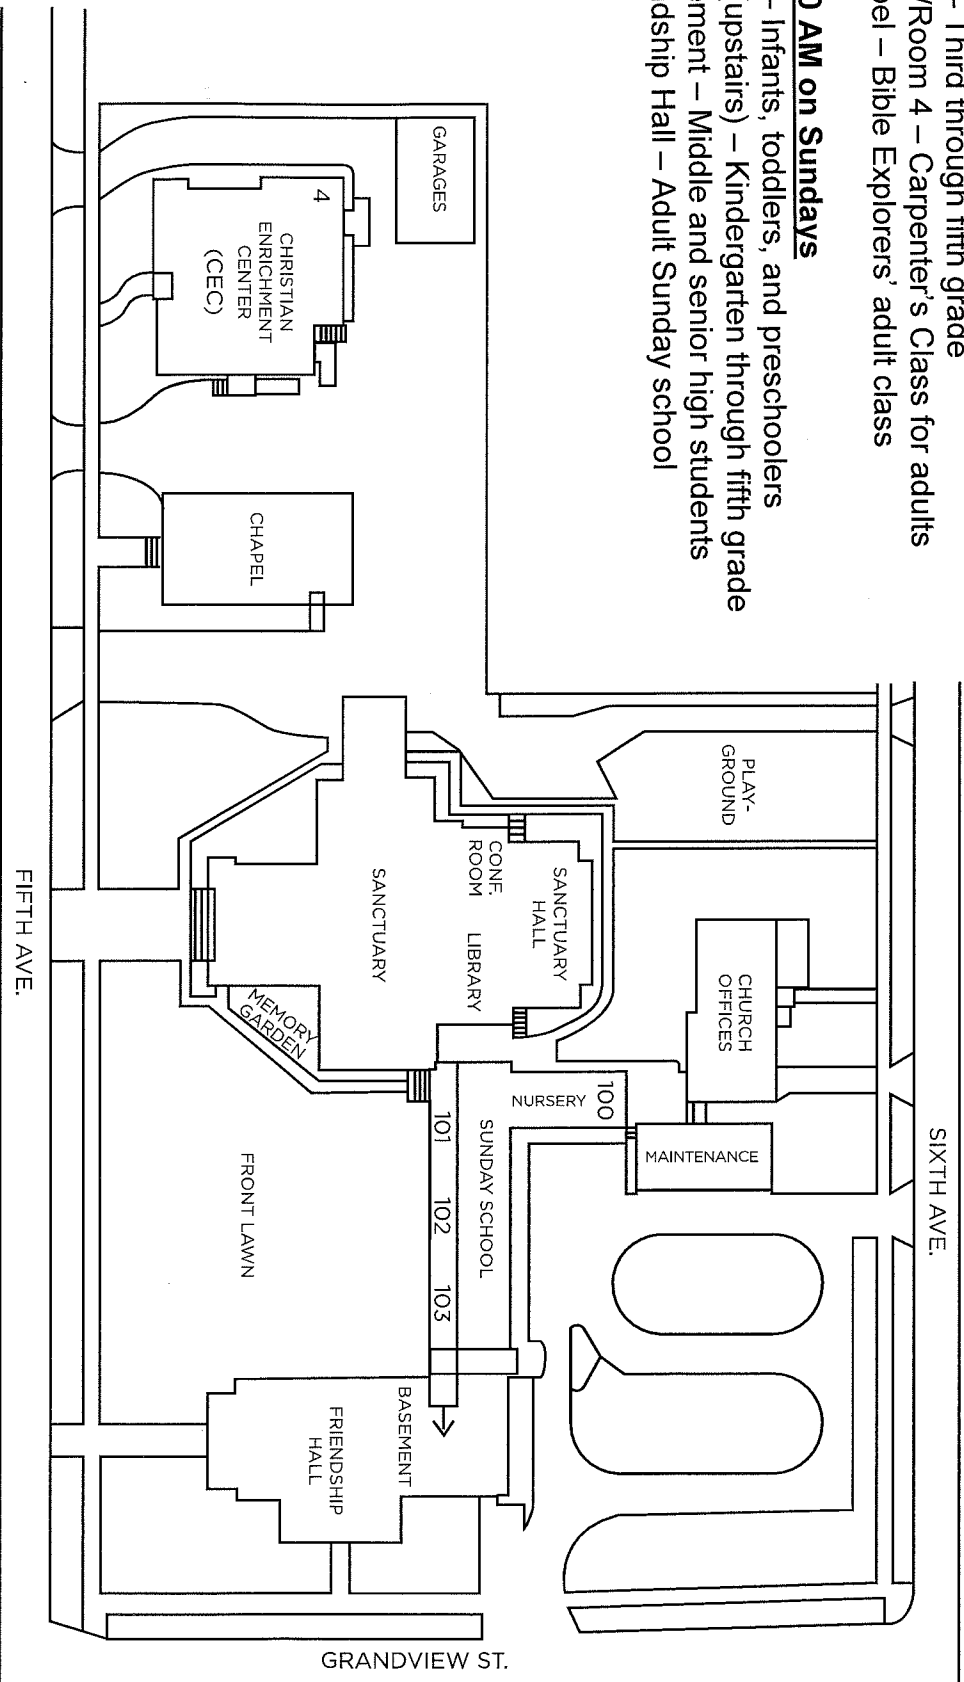

9:30 AM on Sundays

- 100 – Infants, toddlers, and preschoolers
- 102 – Kindergarten through second grade
- 103 – Third through fifth grade
- CEC/Room 4 – Carpenter's Class for adults
- Chapel – Bible Explorers' adult class

11:00 AM on Sundays

- 100 – Infants, toddlers, and preschoolers
- 200 (upstairs) – Kindergarten through fifth grade
- Basement – Middle and senior high students
- Friendship Hall – Adult Sunday school

First United Methodist Church of Mount Dora

352.383.2005 | www.mtdorafumc.com

Sanctuary Address:

First United Methodist Church of Mount Dora
439 E. 5th Avenue, Mount Dora, FL 32757

CHURCH PARKING LOT

Mailing Address:

First United Methodist Church of Mount Dora
440 E. 6th Avenue, Mount Dora, FL 32757