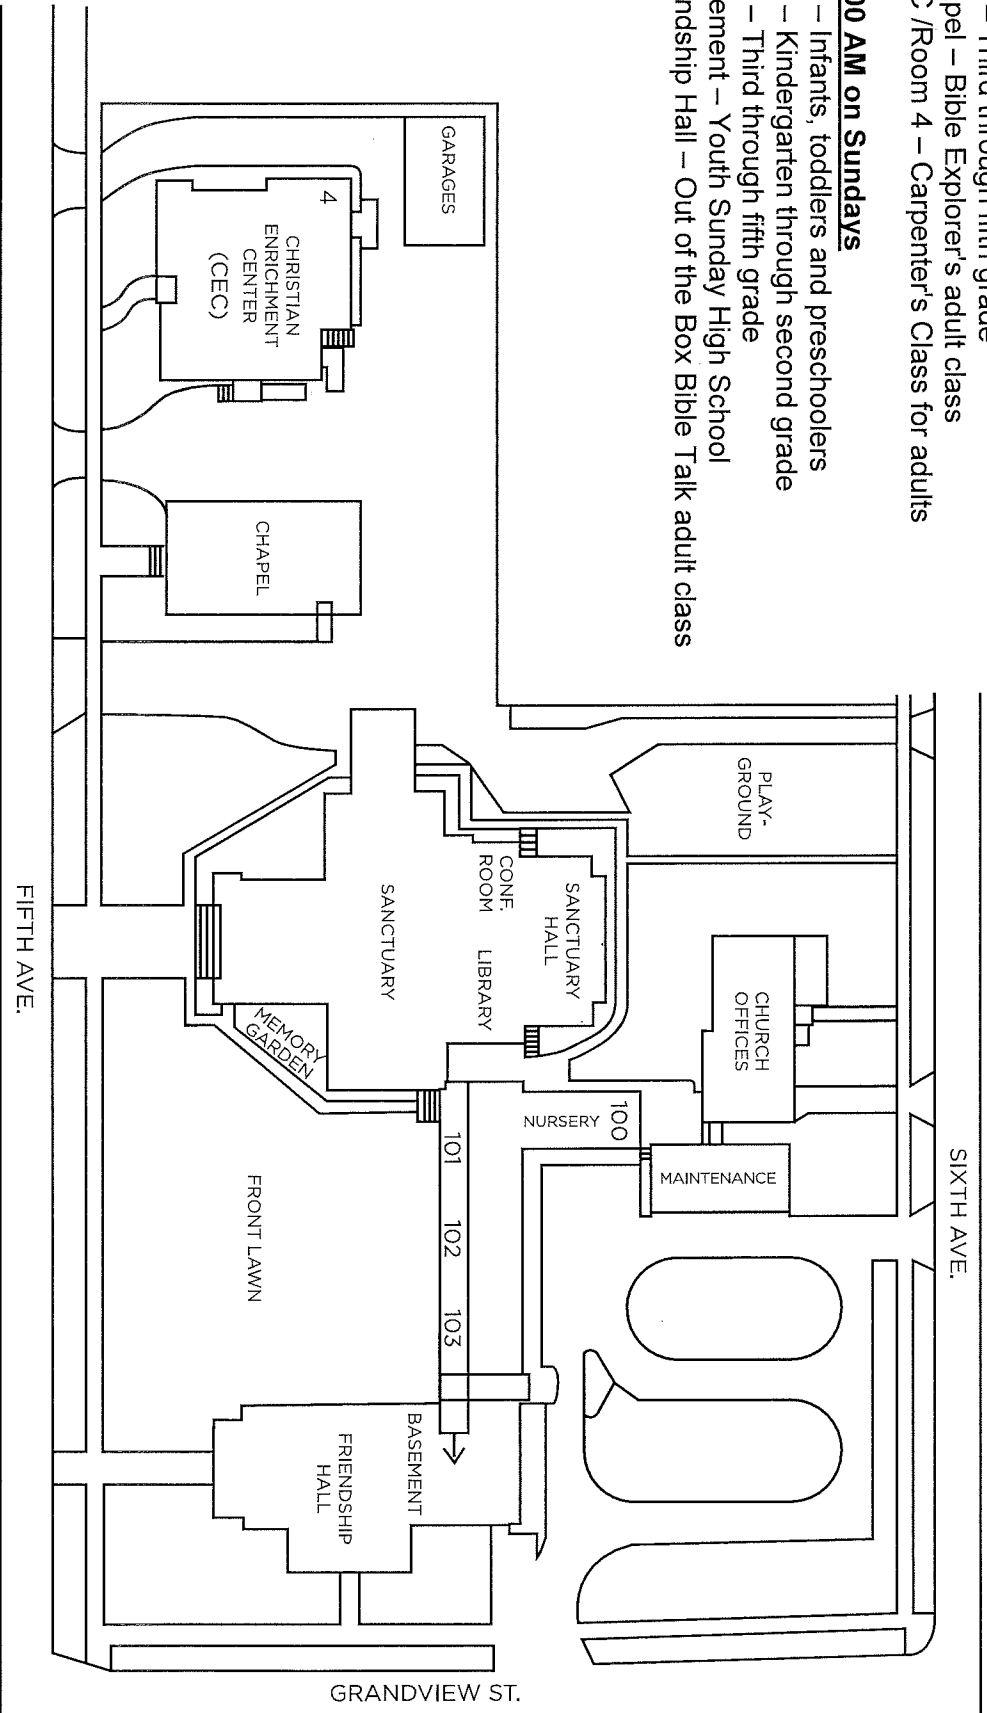

9:30 AM on Sundays

- 100 – Infants, toddlers, and preschoolers
- 102 – Kindergarten through second grade
- 103 – Third through fifth grade
- Chapel – Bible Explorer's adult class
- CEC/Room 4 – Carpenter's Class for adults

11:00 AM on Sundays

- 100 – Infants, toddlers and preschoolers
- 103 – Kindergarten through second grade
- 200 – Third through fifth grade
- Basement – Youth Sunday High School
- Friendship Hall – Out of the Box Bible Talk adult class

First United Methodist Church of Mount Dora

352.385.2005 | www.mtdorafumc.com