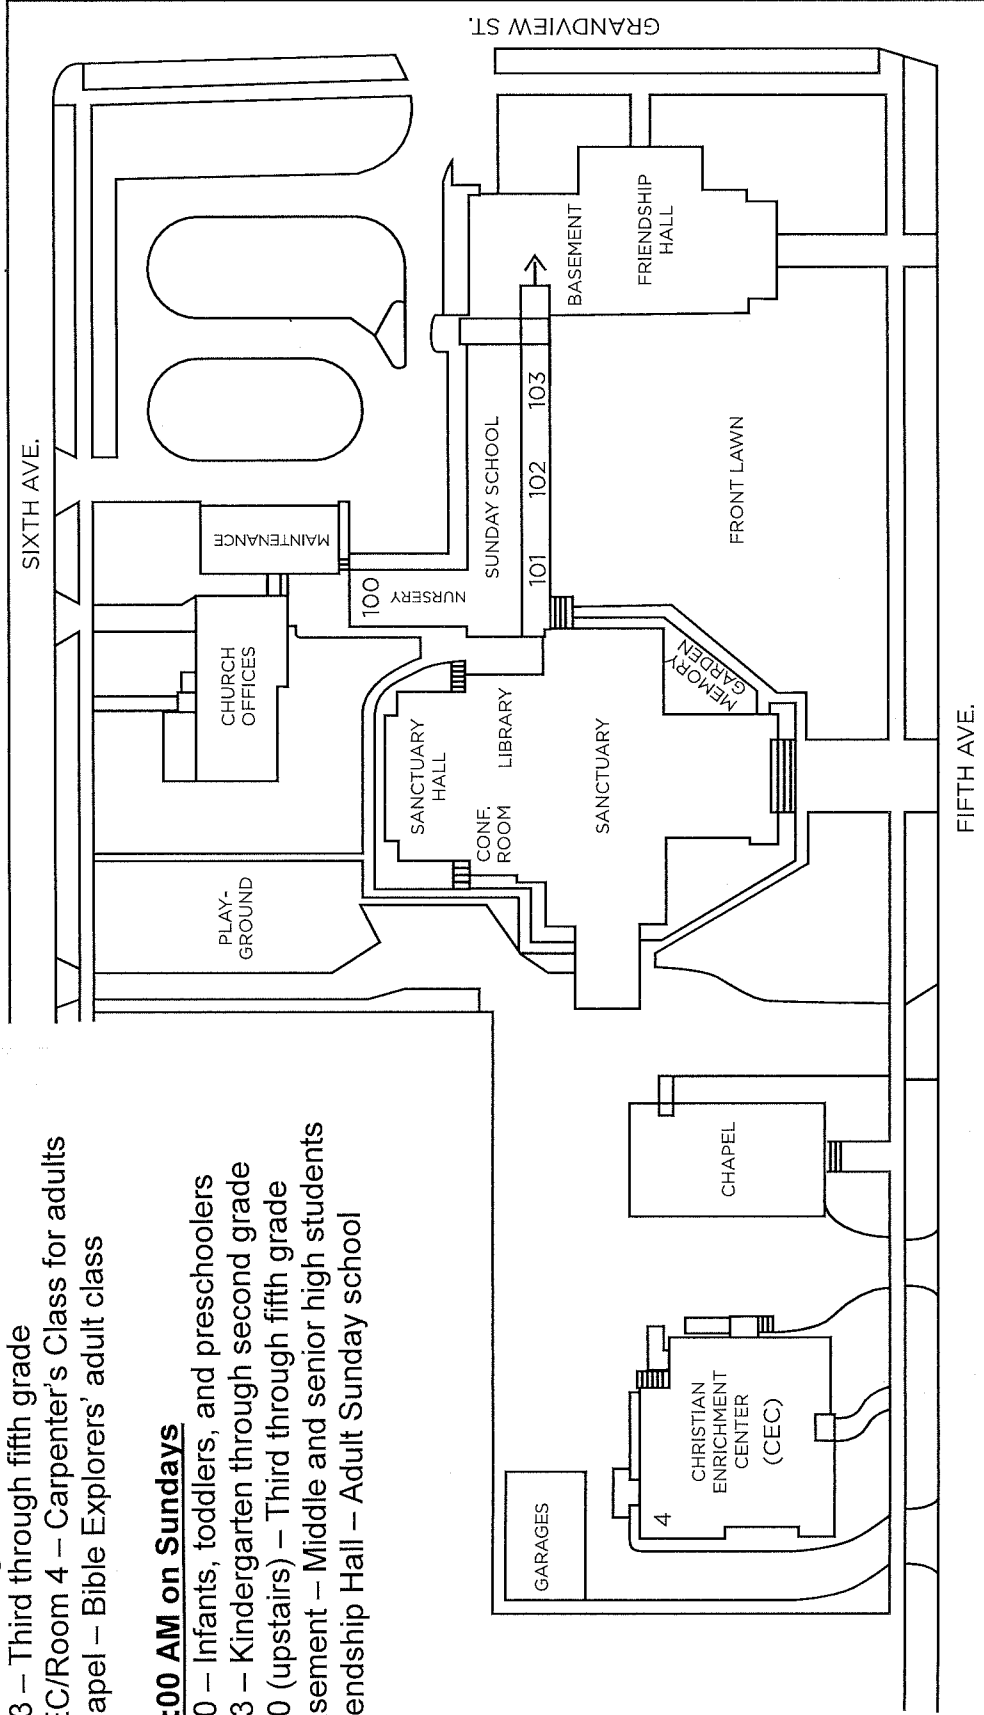

First United Methodist Church of Mount Dora

352.383.2005 | www.mtdorafumc.com

9:30 AM on Sundays

- 100 – Infants, toddlers, and preschoolers
- 102 – Kindergarten through second grade
- 103 – Third through fifth grade
- CEC/Room 4 – Carpenter's Class for adults
- Chapel – Bible Explorers' adult class

11:00 AM on Sundays

- 100 – Infants, toddlers, and preschoolers
- 103 – Kindergarten through second grade
- 200 (upstairs) – Third through fifth grade
- Basement – Middle and senior high students
- Friendship Hall – Adult Sunday school