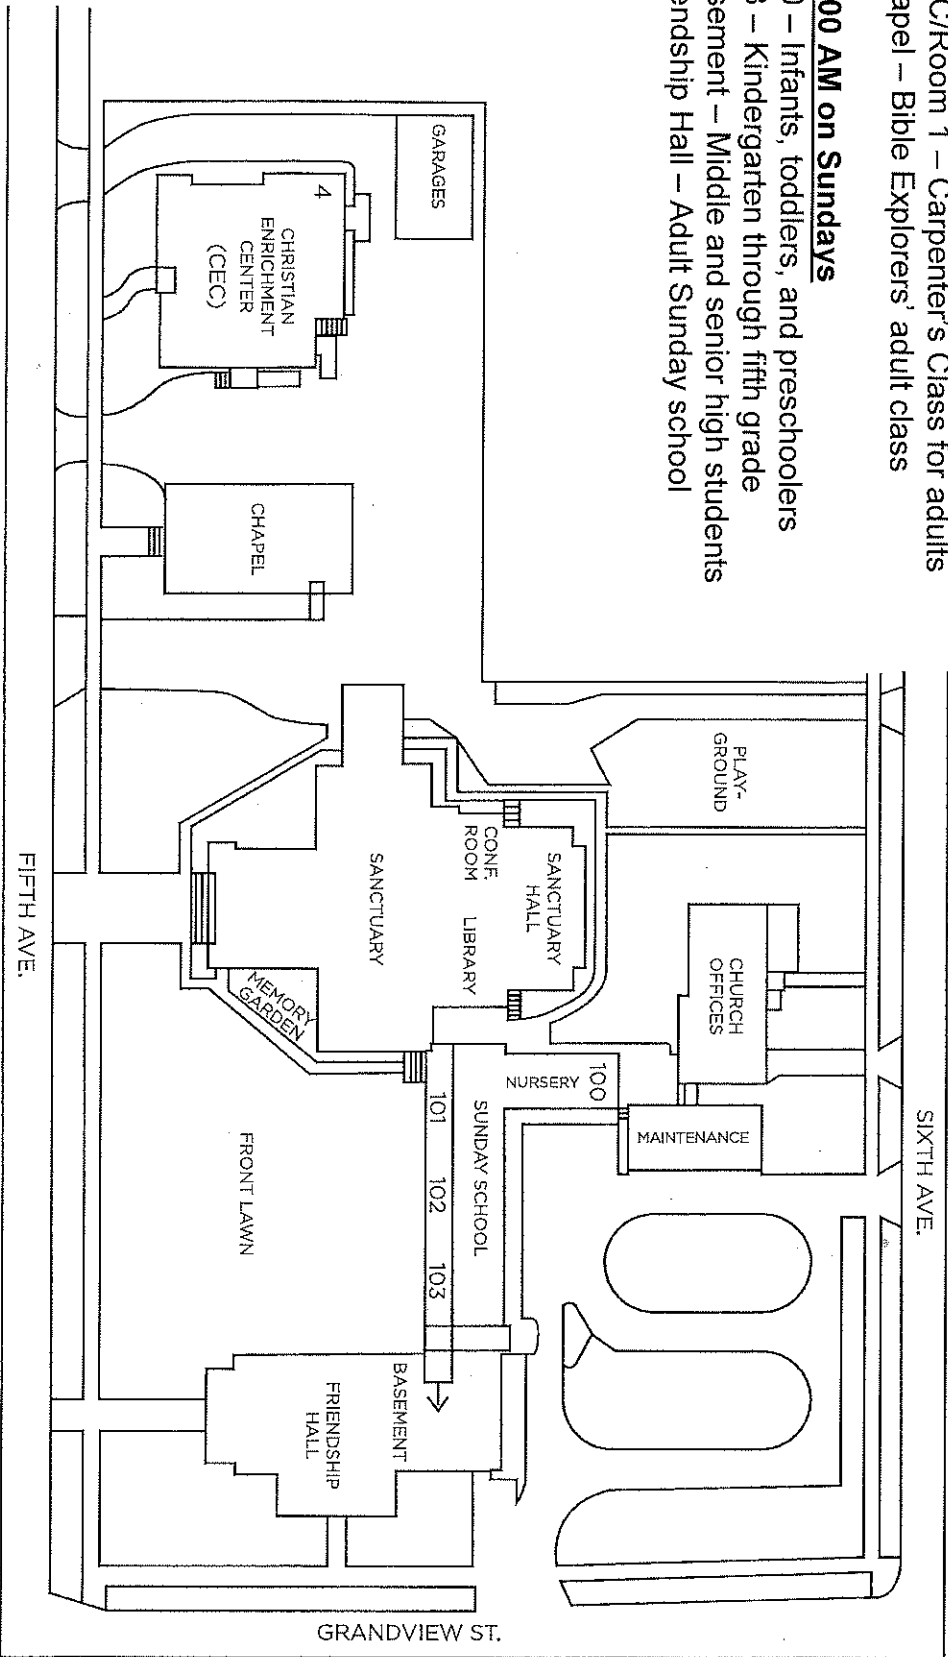

First United Methodist Church of Mount Dora

352.383.2005 | www.mtdorafumc.com

9:30 AM on Sundays
 100 – Infants, toddlers, and preschoolers
 103 – Kindergarten through fifth grade
 CEC/Room 1 – Carpenter's Class for adults
 Chapel – Bible Explorers' adult class

11:00 AM on Sundays
 100 – Infants, toddlers, and preschoolers
 103 – Kindergarten through fifth grade
 Basement – Middle and senior high students
 Friendship Hall – Adult Sunday school

Sanctuary Address:
 First United Methodist Church of Mount Dora
 439 E. 5th Avenue, Mount Dora, FL 32757